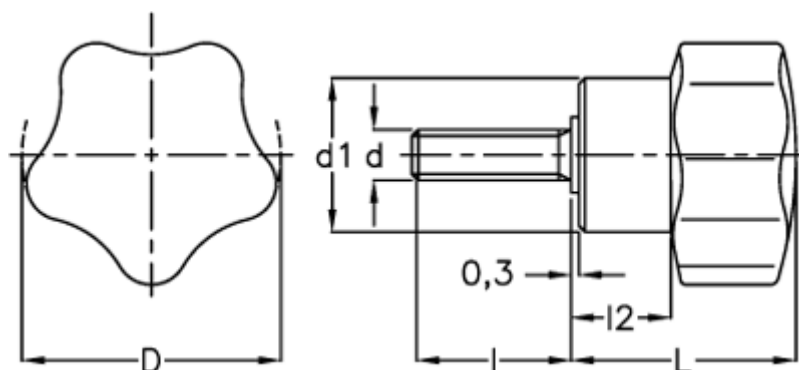

Data Sheet

Article number: 2302066352
Description: E+G Lobe knob
VC.192/40 p-M6x20

Measures

D = 40
d1 = 21
d 6g = M6
l = 20
L = 27
l2 = 12